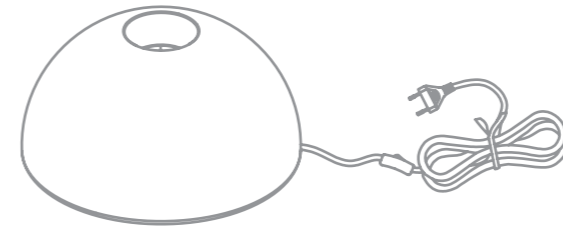

F112120-20
pulley white(bulb not incl.)

E27, Max. LED 10W ↔12 cm ↓154 cm
♀ bulb not incl.
§ cable length 150 cm

F112120-21
pulley black(bulb not incl.)

E27, Max. LED 10W ↔12 cm ↓154 cm
♀ bulb not incl.
§ cable length 150 cm

bumb
MOVE ME TABLE LAMP

F114170-20
bumb white(bulb not incl.)

☑ E27, Max. LED 10W ⌀ 17 cm ‡ 9 cm
♀ bulb not incl.
⊕ switch included, cable length 150 cm

F114170-19
bumb grey(bulb not incl.)

☑ E27, Max. LED 10W ⌀ 17 cm ‡ 9 cm
♀ bulb not incl.
⊕ switch included, cable length 150 cm