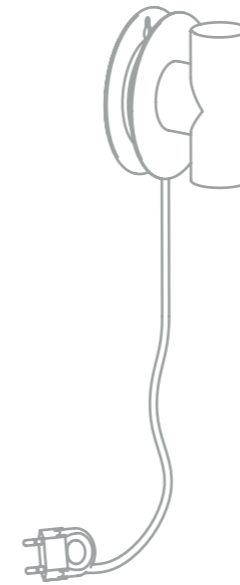

horn

MOVE ME CEILING LAMP

F110120-20
horn white(bulb not incl.)

E27, Max. LED 10W ø 12 cm † 11.5 cm
♀ bulb not incl.

F110120-19
horn grey(bulb not incl.)

E27, Max. LED 10W ø 12 cm † 11.5 cm
♀ bulb not incl.

F110120-06
horn chrome(bulb not incl.)

E27, Max. LED 10W ø 12 cm † 11.5 cm
♀ bulb not incl.

F110120-21
horn black(bulb not incl.)

E27, Max. LED 10W ø 12 cm † 11.5 cm
♀ bulb not incl.

wally
MOVE ME WALL LAMP

F111120-20
wally white(bulb not incl.)

E27, Max. LED 10W ↔12 cm ↓10.4 cm
♀ bulb not incl.
⊕ switch included, cable length 200 cm

F111120-19
wally grey(bulb not incl.)

E27, Max. LED 10W ↔12 cm ↓10.4 cm
♀ bulb not incl.
⊕ switch included, cable length 200 cm

F111120-06
wally chrome(bulb not incl.)

E27, Max. LED 10W ↔12 cm ↓10.4 cm
♀ bulb not incl.
⊕ switch included, cable length 200 cm

F111120-21
wally black(bulb not incl.)

E27, Max. LED 10W ↔12 cm ↓10.4 cm
♀ bulb not incl.
⊕ switch included, cable length 200 cm