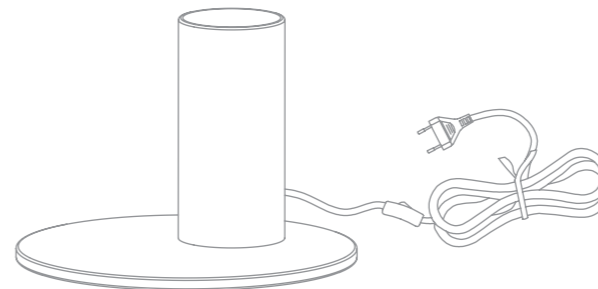

F114170-06
bumb chrome(bulb not incl.)

☑ E27, Max. LED 10W ⌀ 17 cm ‡ 9 cm
♀ bulb not incl.
⊕ switch included, cable length 150 cm

F114170-21
bumb black(bulb not incl.)

☑ E27, Max. LED 10W ⌀ 17 cm ‡ 9 cm
♀ bulb not incl.
⊕ switch included, cable length 150 cm

side

MOVE ME TABLE LAMP

F113160-20
side white(bulb not incl.)

E27, Max. LED 10W ø17 cm ‡9 cm
♀ bulb not incl.
⊕ switch included, cable length 150 cm

F113160-19
side grey(bulb not incl.)

E27, Max. LED 10W ø17 cm ‡9 cm
♀ bulb not incl.
⊕ switch included, cable length 150 cm

F113160-06
side chrome(bulb not incl.)

E27, Max. LED 10W ø17 cm ‡9 cm
♀ bulb not incl.
⊕ switch included, cable length 150 cm

F113160-21
side black(bulb not incl.)

E27, Max. LED 10W ø17 cm ‡9 cm
♀ bulb not incl.
⊕ switch included, cable length 150 cm